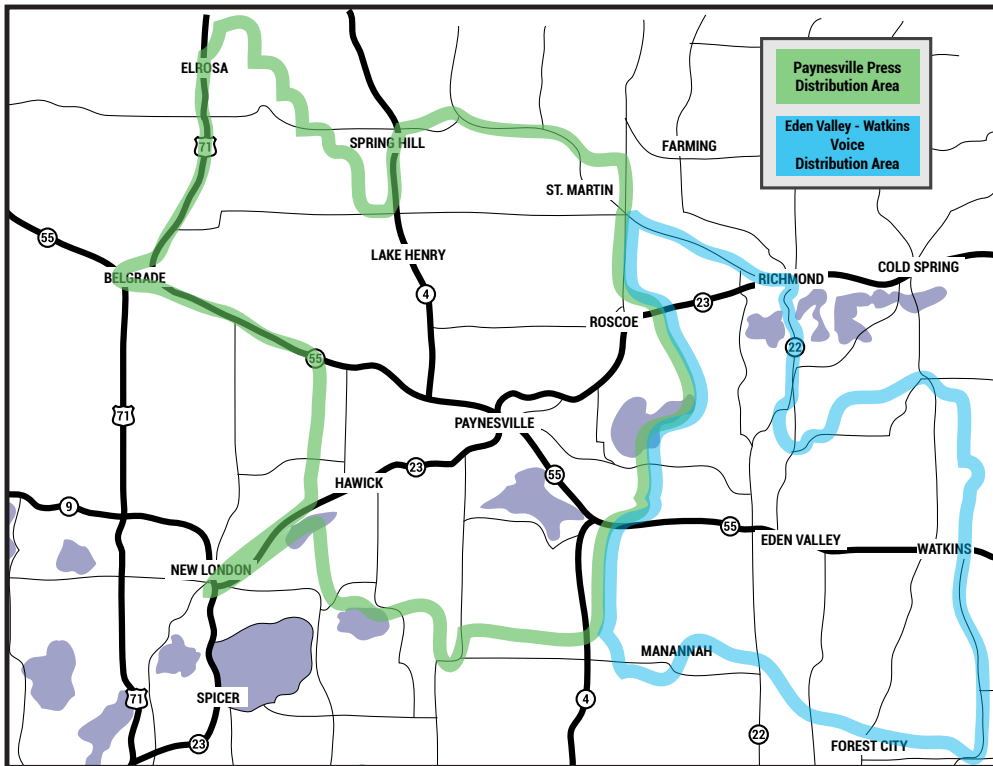

The Eden Valley-Watkins Voice (700) is a weekly, paid circulation newspaper distributed on Wednesday in both print and online. It is a broadsheet product and is mailed second class at the Eden Valley Post Office. The Eden Valley-Watkins Voice is printed on a web press and is 21 1/4" x 11". Each page is divided into 6 - 1.73" columns.

The Classy Canary (36,000) is a tabloid-sized common supplement carried in the Paynesville Press and many other participating paid circulation newspapers. It gives advertisers broad-area coverage. Other participating newspapers are: Alexandria, Glenwood, Wadena, Benson, Morris, Sauk Centre, Elbow Lake, Wheaton, Hoffman, and Long Prairie.

SATURATION INFORMATION

Saturation – Press/Voice/Press Sample (7500) The first week of each month we provide a total market coverage (TMC) of the areas outlined on the map.

This distribution means our subscribers receive their regular issue of the Paynesville Press and/or the Eden Valley/Watkins Voice and the non-subscribers, both homes & businesses, in the areas outlined on the map in blue and green, receive a free copy of either the Paynesville Press or EV/W Voice depending on their location.

**Unique opportunity.
Best coverage of this area.**

**Contact our ad sales team
for a full list of advertising
opportunities!**

adsales@paynesvillepress.com